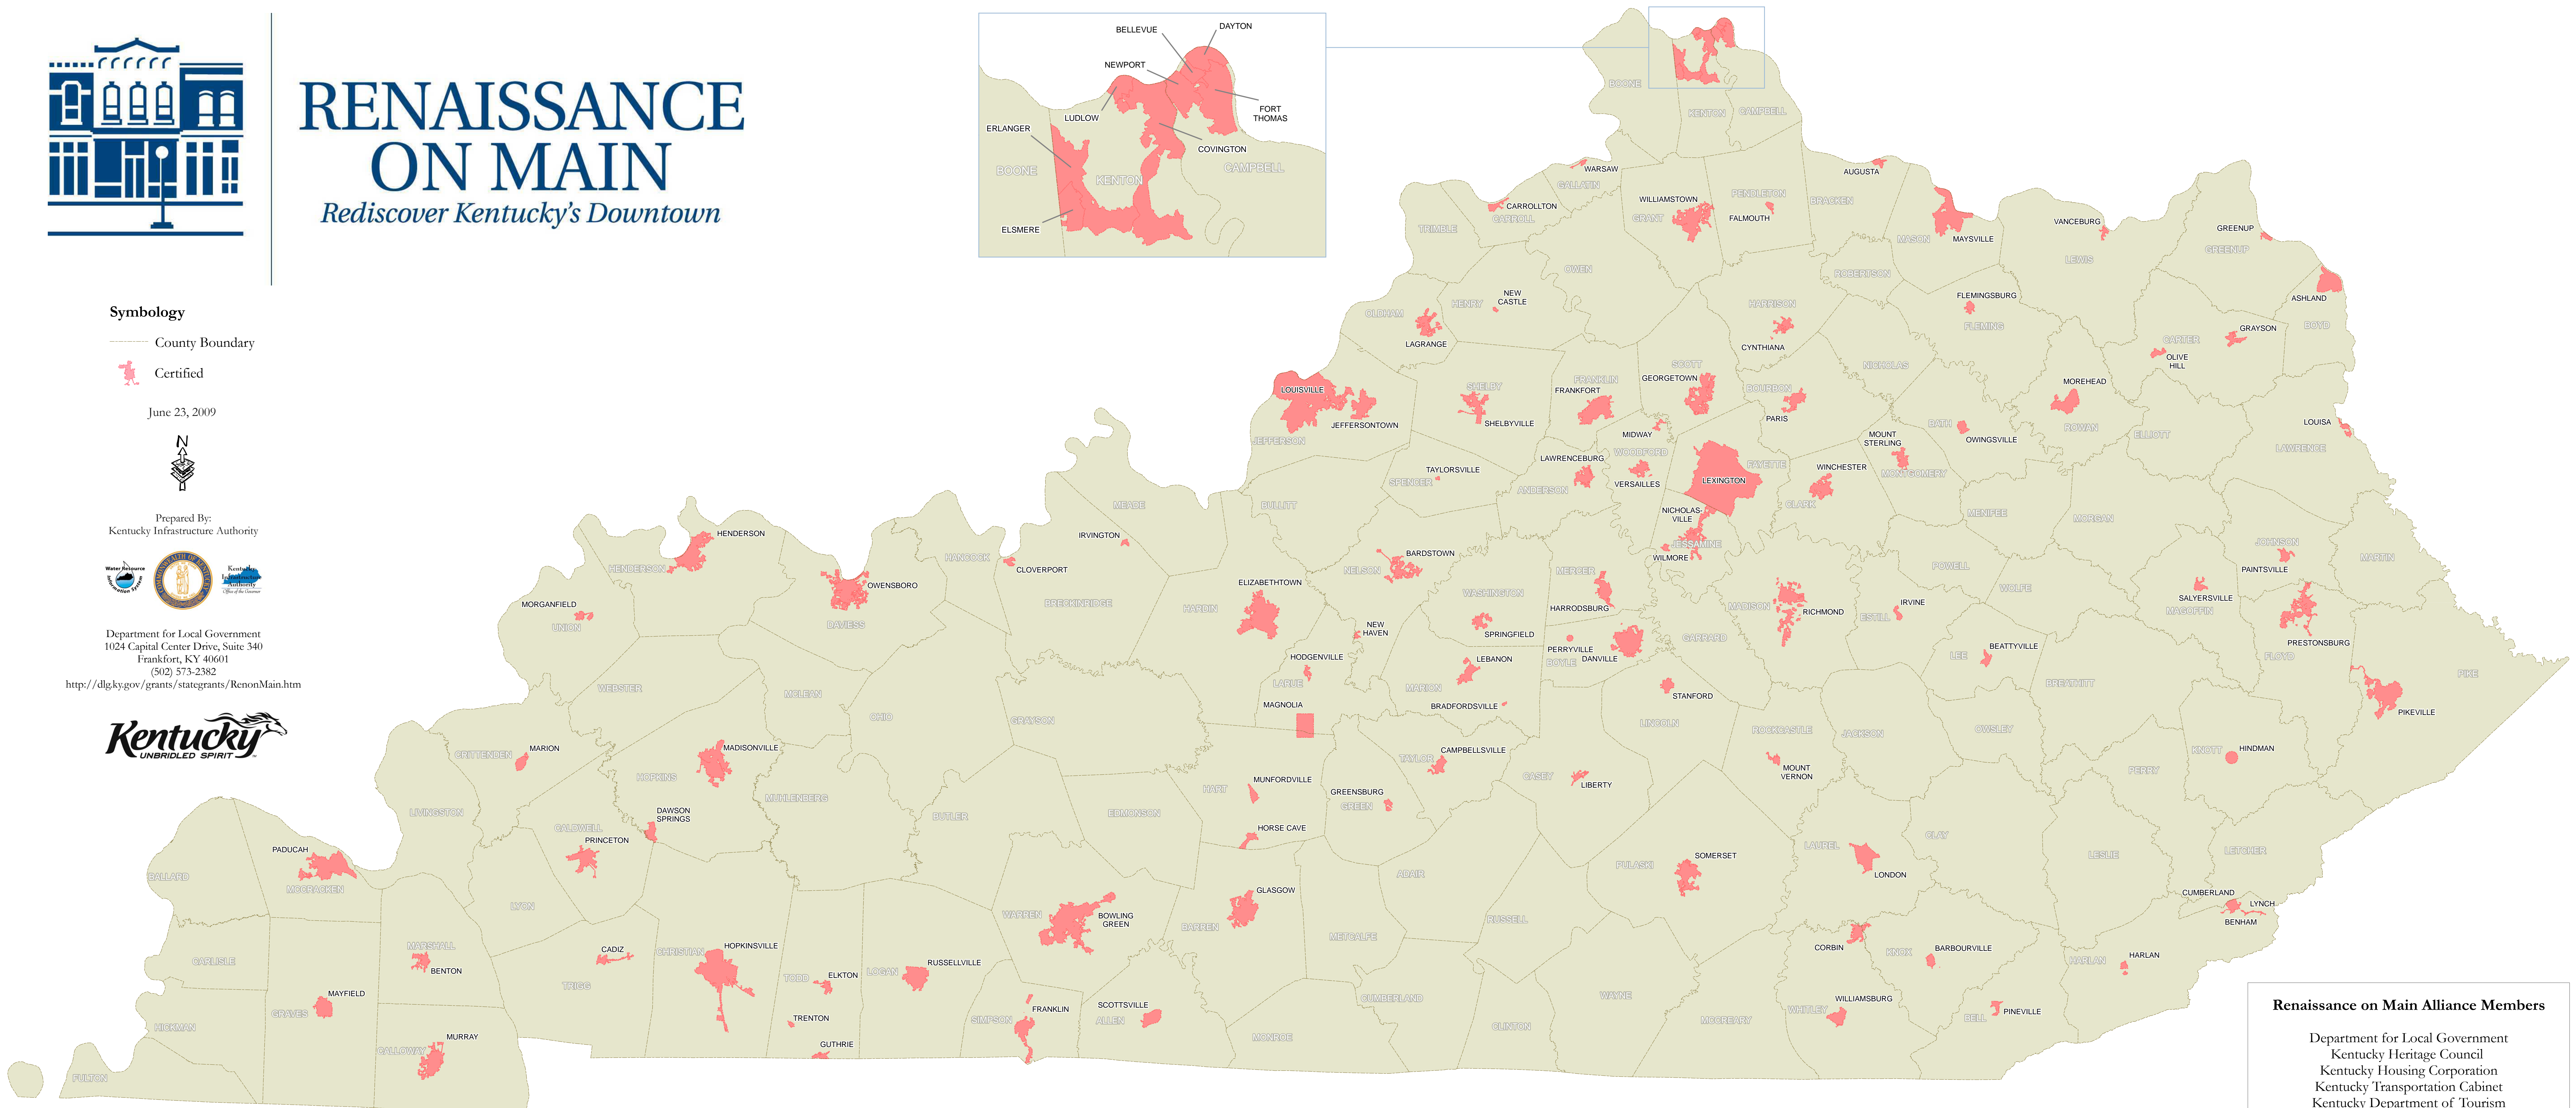

RENAISSANCE ON MAIN

Rediscover Kentucky's Downtown

Symbology

County Boundary

Certified

June 23, 2009

Prepared By:
Kentucky Infrastructure Authority

Department for Local Government
1024 Capital Center Drive, Suite 340
Frankfort, KY 40601
(502) 573-2382
<http://dlg.ky.gov/grants/stategrants/RenonMain.htm>

Renaissance on Main Alliance Members

- Department for Local Government
- Kentucky Heritage Council
- Kentucky Housing Corporation
- Kentucky Transportation Cabinet
- Kentucky Department of Tourism
- Kentucky League of Cities