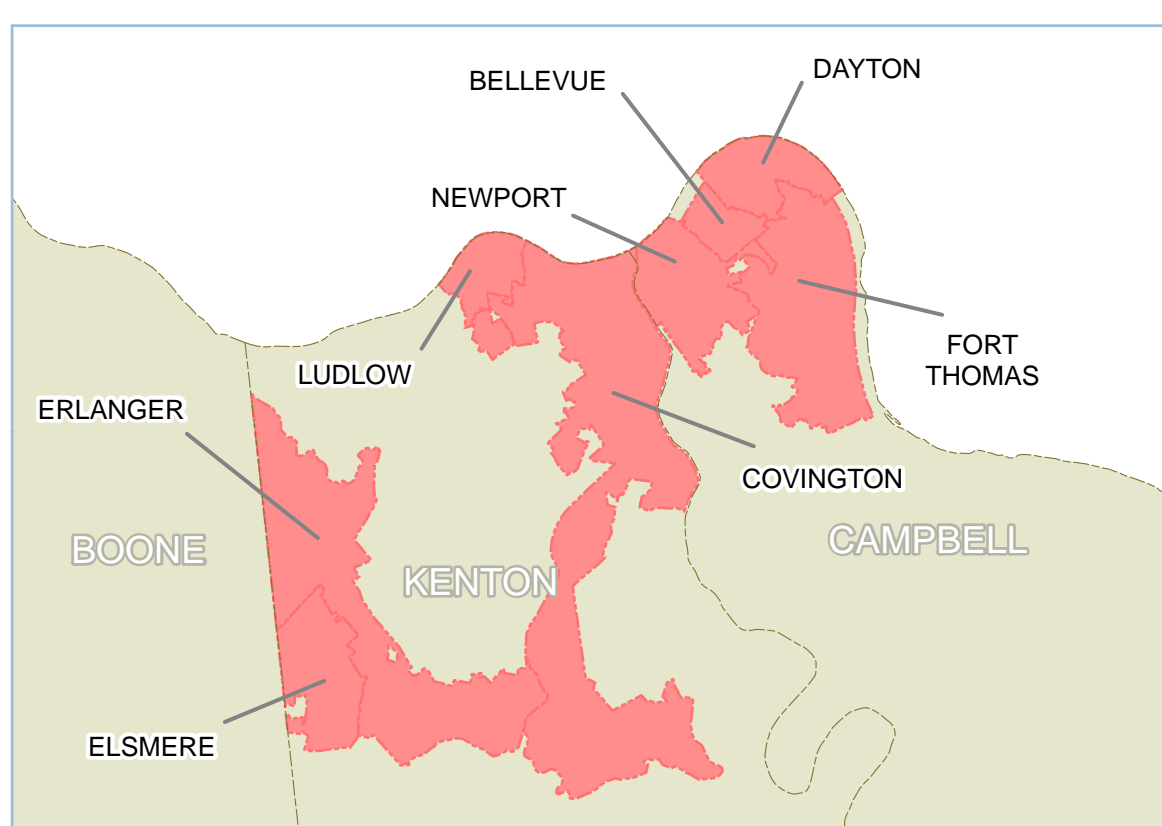

RENAISSANCE ON MAIN

Rediscover Kentucky's Downtown

Symbology

County Boundary

Certified

June 23, 2009

Prepared By:
Kentucky Infrastructure Authority

Department for Local Government
1024 Capital Center Drive, Suite 340
Frankfort, KY 40601
(502) 573-2382
<http://dlg.ky.gov/grants/stategrants/RenonMain.htm>

Renaissance on Main Alliance Members

- Department for Local Government
- Kentucky Heritage Council
- Kentucky Housing Corporation
- Kentucky Transportation Cabinet
- Kentucky Department of Tourism
- Kentucky League of Cities